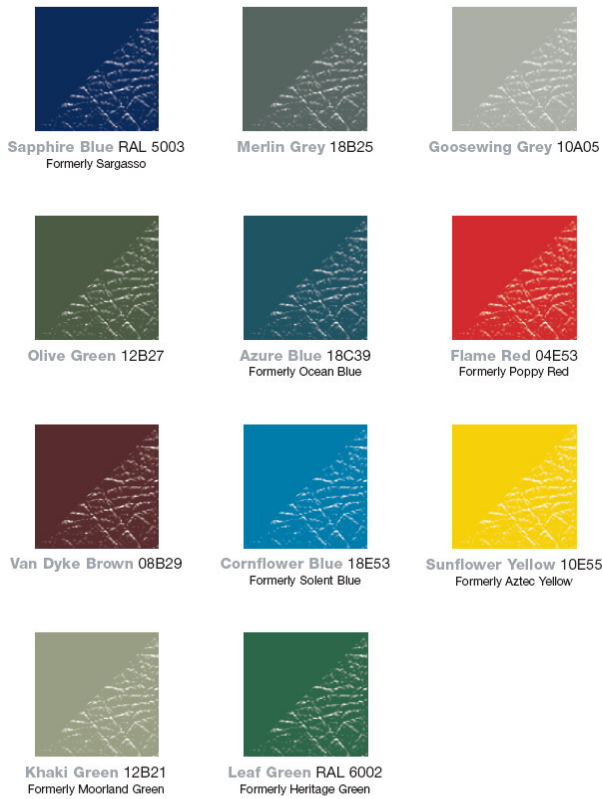

Overhead Door Standard colour options and Finishes

Inner face :

As standard for all fingersafe and traditional panels, the inner face is supplied in V- grooved, stucco-embossed, white polyester Ral 9010.

Outer face :

Option 1 : Kingspan XL200 colour coated steel (V- grooved, leathergrain appearance)

Option 2 : Architectural Polyester colour coated steel (V-grooved, stucco embossed)

Option 3 : Overpainting to BS or Ral colour reference

Kingspan XL200