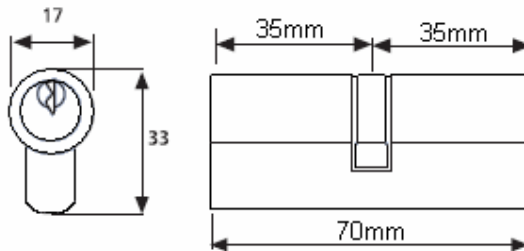

## EUROPROFILE DOUBLE CYLINDER

CYLINDER

Ref  
EUROPROFILE  
DOUBLE CYLINDER

**Finish**

Satin Chrome Polished

**Barrel Length**

70mm

**Application**