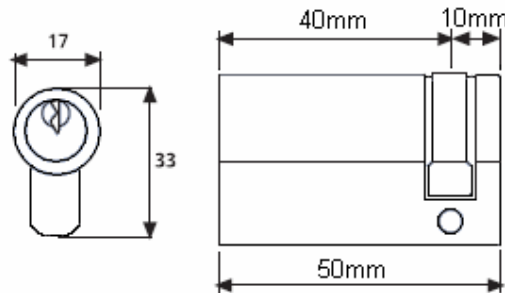

## EUROPROFILE SINGLE CYLINDER

CYLINDER

Ref  
EUROPROFILE  
SINGLE CYLINDER

**Finish**

Satin Chrome Polished

**Barrel Length**

50mm

**Application**