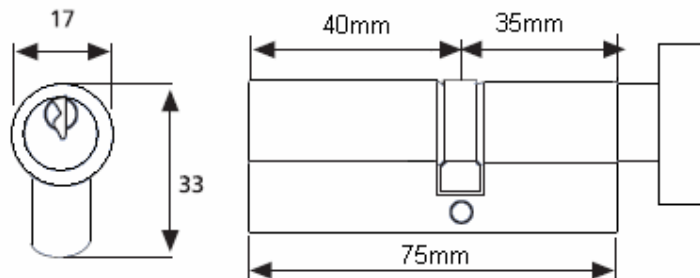

EUROPROFILE THUMBTURN

CYLINDER

Ref
EUROPROFILE
THUMBTURN

Finish
Satin Chrome Polished

Barrel Length
75mm

Application
SteelGuard, FlameGuard, MarineGuard, SoundGuard, SecureGuard (Grade 1)

Compatible Hardware
Europrofile Escape Nightlatch / Electric Strike