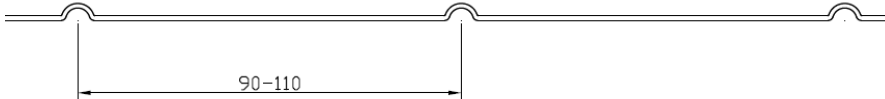

## GROOVED FACED STEEL DOOR

GROOVED PANEL

Ref  
Groove Faced

23 SPECIAL FEATURES

### Specification

- Manufactured from 1.2mm thick zintec steel