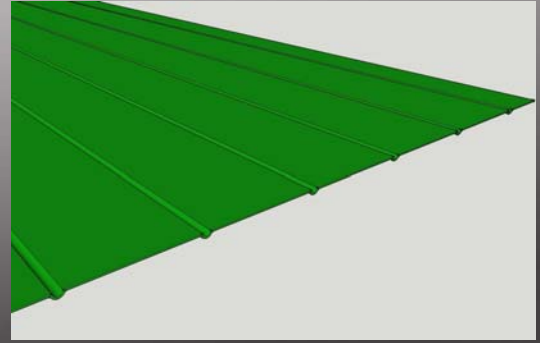

## GROOVED FACED STEEL DOOR

GROOVED PANEL

Ref  
Groove Faced

23 SPECIAL FEATURES

### Specification

- Manufactured from 1.2mm thick zintec steel