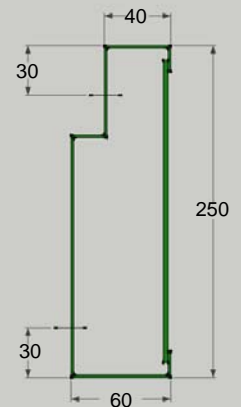

## OPTIONAL 250MM SINGLE REBATE FRAME DETAIL

FRAME

Ref  
250 Opt Frame

### Specification

- Manufactured from 1.6mm thick zintec steel
- Single rebate 250mm wide frame with additional rebate for flush lip on keep side
- A minimum of four fixing points are provided to each jamb
- Knockdown frames on double doors for transit and distribution