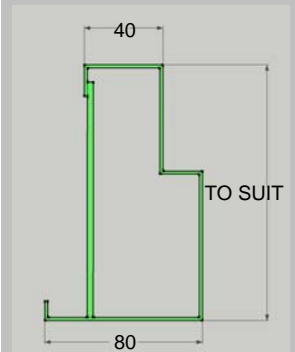

## OPTIONAL WRAP-AROUND FRAME (INSIDE) DETAIL

FRAME

Ref  
Inside Wrap Frame

### Specification

- Manufactured from 1.6mm thick zintec steel
- Single rebate (frame width to suit) with additional rebate for flush lip on keep side
- A minimum of four fixing points are provided to each jamb
- Knockdown frames on double doors for transit and distribution