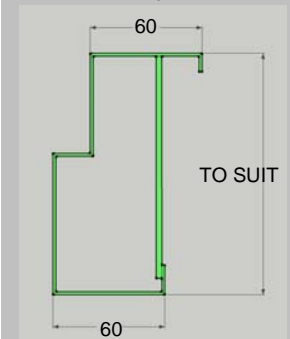

## OPTIONAL WRAP-AROUND FRAME (OUTSIDE) DETAIL

FRAME

Ref  
Outside Wrap Frame

### Specification

- Manufactured from 1.6mm thick zintec steel
- Single rebate (frame width to suit) with additional rebate for flush lip on keep side
- A minimum of four fixing points are provided to each jamb
- Knockdown frames on double doors for transit and distribution