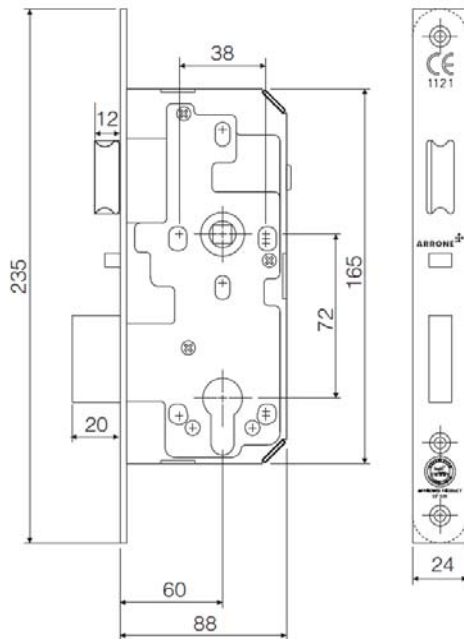

EUROPROFILE MORTICE ESCAPE NIGHTLATCH

ARRONE®

ESCAPE NIGHTLATCH