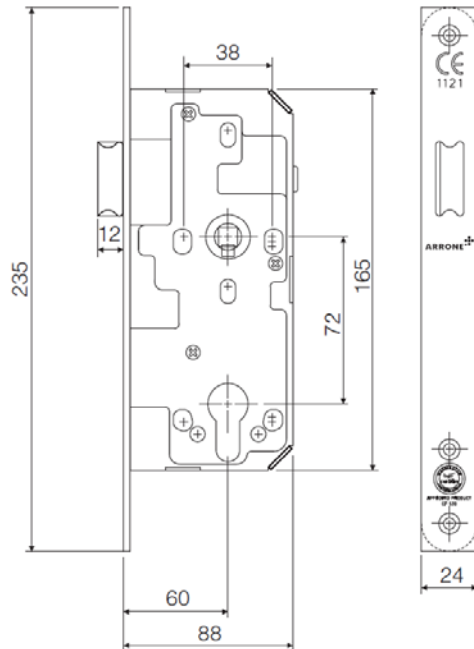

EUROPROFILE MORTICE NIGHTLATCH

ARRONE®

NIGHTLATCH

Ref
AR914-S-60-SSS

Standard
BS EN12209: 2003

Fire
BS EN1634 Part 1: 2000

CE Marked
1121-CPD-AG0071

Certifire Approved
CF530

DDA
Meets BS8300 & doc M

Case

Mild steel/black powder coated finish, pierced to accept bolt through furniture and escutcheons with 38mm centres.

Position on Door

926mm from bottom of leaf to centre of cylinder.

Follower

8mm zinc alloy follower (high copper content for additional strength) with spindle gripping feature.

Backset

60mm.

Latchbolt

Nickel plated solid brass guided latchbolt, easily reversible without opening case.