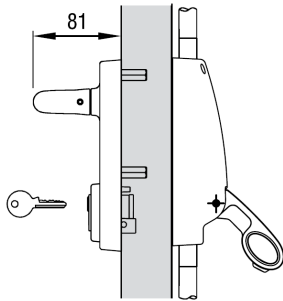

OUTSIDE ACCESS DEVICE - LEVER

Briton

OUTSIDE ACCESS DEVICE

Finish

Polyester Powder Coated Silver SE (standard)

Fitting

Pull side only on outward opening doors

Compatible Hardware

All Briton panic furniture

Equality Act Compliant

Yes (must be placed between 900mm & 1100mm from floor)

Cylinder

Euro profile single 6-pin 40mm cylinder (can be keyed alike, master keyed)

Application

Doors with structural width up to 1300mm x structural height up to 3000mm. SteelGuard, FlameGuard, SecureGuard (all Grades), SoundGuard (all Grades), MarineGuard

Metallic Plate Finishes

Satin Stainless Steel (SS), Polished Stainless Steel (PS), Polished Brass (PB).

Additional Information

The lever is secured to the device by a special shear screw designed to break if the lever is severely abused (attempted break in or vandalism) ensuring the mechanism is protected from damage.