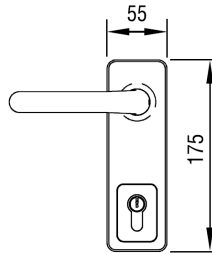

OUTSIDE ACCESS DEVICE - LEVER

Briton

OUTSIDE ACCESS DEVICE

Finish

Polyester Powder Coated Silver SE (standard)

Fitting

Pull side only on outward opening doors

Compatible Hardware

All Briton panic furniture

Equality Act Compliant

Yes (must be placed between 900mm & 1100mm from floor)

Cylinder

Euro profile single 6-pin 40mm cylinder (can be keyed alike, master keyed)

Application

Doors with structural width up to 1300mm x structural height up to 3000mm. SteelGuard, FlameGuard, SecureGuard (all Grades), SoundGuard (all Grades), MarineGuard