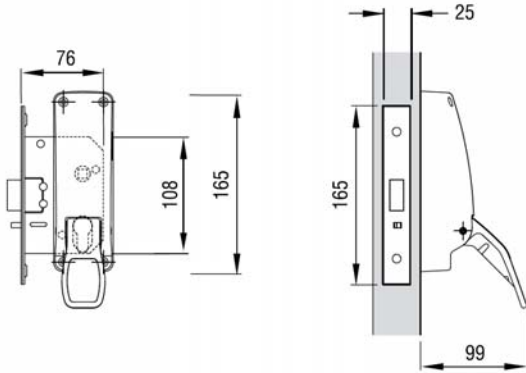

PUSH PAD MORTICE NIGHT LATCH

Briton

EMERGENCY LATCH

Finish

Polyester Powder Coated Silver SE (standard)

Fitting

Push side only on outward opening doors

Compatible Hardware

DDA Compliant

Yes (but bar recommended)

Height on Door

922mm to centre (935mm to underside of furniture)

Application

Doors with structural width up to 1300mm x structural height up to 3000mm.
SteelGuard, FlameGuard, SecureGuard (Grade 1), SoundGuard (all Grades),
MarineGuard