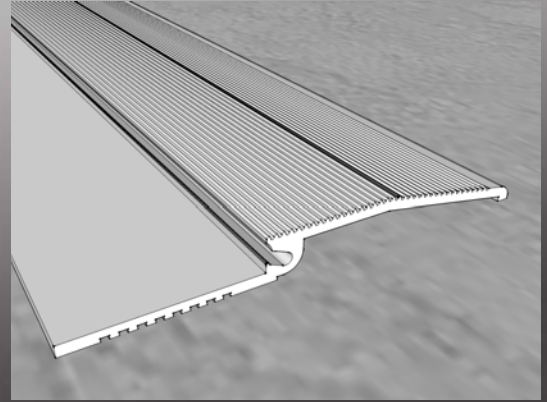

DELUXE THRESHOLD

THRESHOLD

Ref
Access Threshold

DDA Compliant

Finish

Mill finish aluminium

Material

Aluminium

DDA Compliant

Yes

Colour Options

Can be PPC to Prima standard range if required

Application

External outward opening doors

Standard: SteelGuard

Optional: