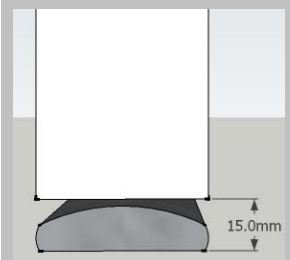

1/2 ROUND THRESHOLD

THRESHOLD

Ref
Access Threshold

DDA Compliant

Finish

Powder applied primer finish

Material

Mild steel