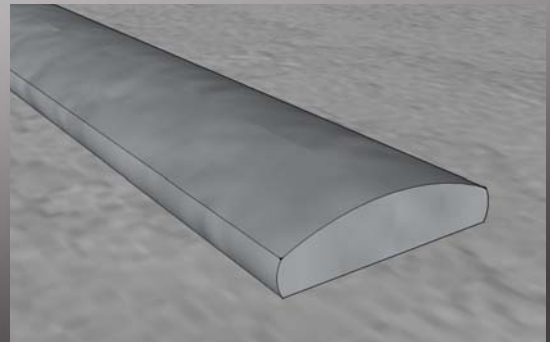

1/2 ROUND THRESHOLD

THRESHOLD

Ref
Access Threshold

DDA Compliant

Finish

Powder applied primer finish

Material

Mild steel

DDA Compliant

Yes

Colour Options

Can be PPC to Prima standard range if required

Application

External outward opening doors

Standard:

SecureGuard (Grade 3 & 4)