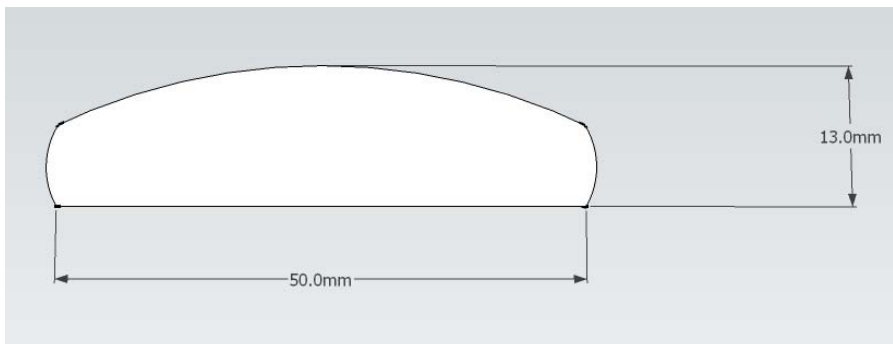

1/2 ROUND THRESHOLD

THRESHOLD

Ref
Access Threshold

DDA Compliant

Finish

Powder applied primer finish

Material

Mild steel