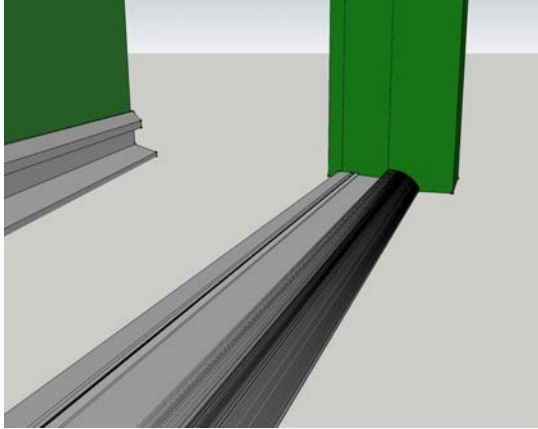

MWK THRESHOLD

THRESHOLD

Ref
Access Threshold

DDA Compliant

Finish

Mill finish

Material

Aluminium

DDA Compliant

Yes

Colour Options

Anodised gold

Application

External inward opening doors

Optional: SteelGuard
FlameGuard
SecureGuard (Grade 1 & 2)
MarineGuard
SportsGuard