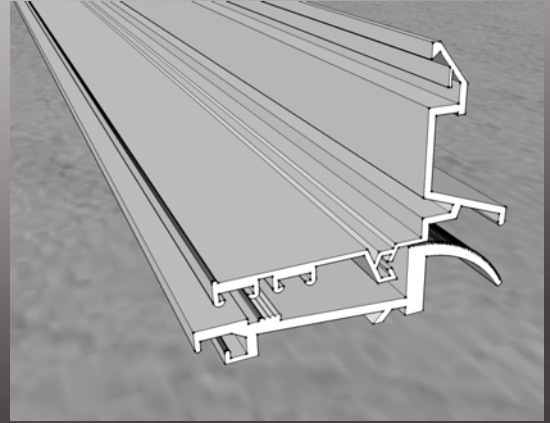

MWK THRESHOLD

THRESHOLD

Ref
Access Threshold

DDA Compliant

Finish

Mill finish

Material

Aluminium

DDA Compliant

Yes

Colour Options

Anodised gold

Application

External inward opening doors

Optional: SteelGuard
FlameGuard
SecureGuard (Grade 1 & 2)
MarineGuard
SportsGuard