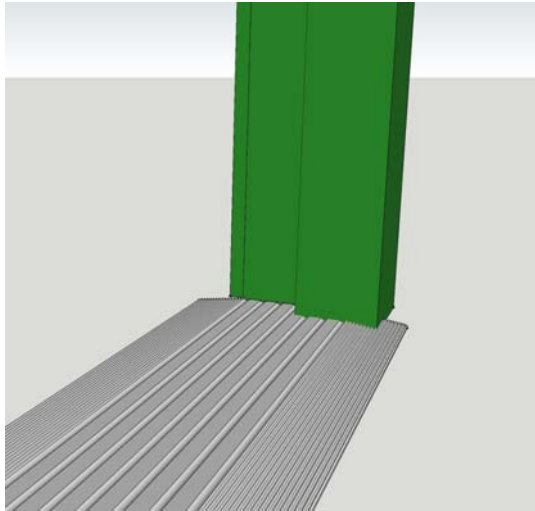

WHEELCHAIR ACCESS THRESHOLD

THRESHOLD

Ref
Wheelchair Access
Threshold

DDA Compliant

Finish

Mill finish aluminium

Material

Aluminium

DDA Compliant

Yes

Colour Options

Can be PPC to Prima standard range if required

Application

External inward and outward opening doors (inward opening doors require Expelex seal to bottom of leaf)

Optional: SteelGuard
FlameGuard
SecureGuard (Grades 1 – 4)