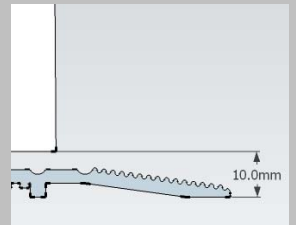

WHEELCHAIR ACCESS THRESHOLD

THRESHOLD

Ref
Wheelchair Access
Threshold

DDA Compliant

Finish

Mill finish aluminium

Material

Aluminium