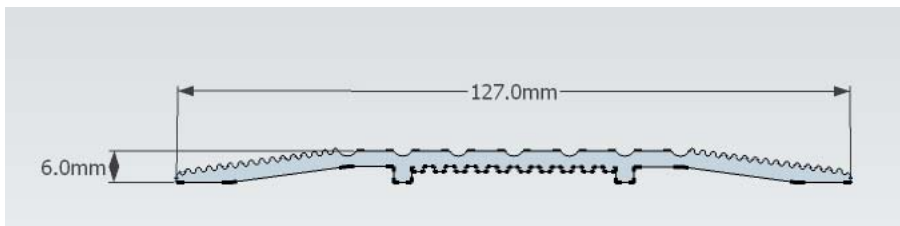

WHEELCHAIR ACCESS THRESHOLD

THRESHOLD

Ref
Wheelchair Access
Threshold

DDA Compliant

Finish

Mill finish aluminium

Material

Aluminium

DDA Compliant

Yes

Colour Options

Can be PPC to Prima standard range if required

Application

External inward and outward opening doors (inward opening doors require Expelex seal to bottom of leaf)

Optional: SteelGuard
FlameGuard
SecureGuard (Grades 1 – 4)